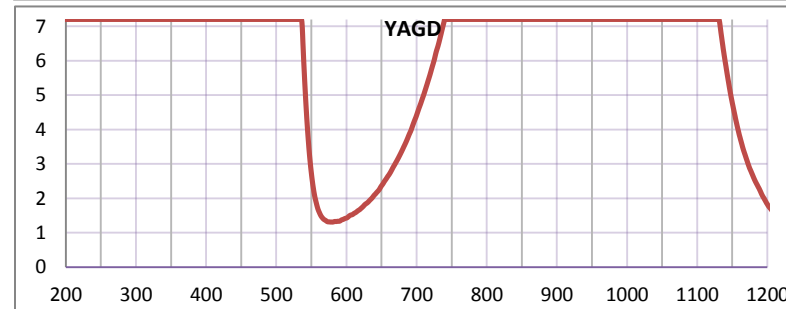

Lens Model/
Lens Material **Wavelength /OD Values** **VLT%/Color**
 LS-KG5 900-1000nm 5+ excellent/clear
 Glass 1000-2400nm 7+
 2900-10600nm 7+

OD Graphs (Y-Axis: Optical Density; X-Axis: Wavelength)

Distributor Price

\$140.00

LS-AKP 190-532 nm 6+ 41%/orange
 Polycarbonate 5000-11000 nm 6+

\$32.00

LS-YAGD 190-534nm 5+ 26.5%/Brown
 Polycarbonate 910-1070nm 6+

\$70.00

LS-DIO 190-390nm 7+ 28%/Green
 Polycarbonate 600-900nm 6+