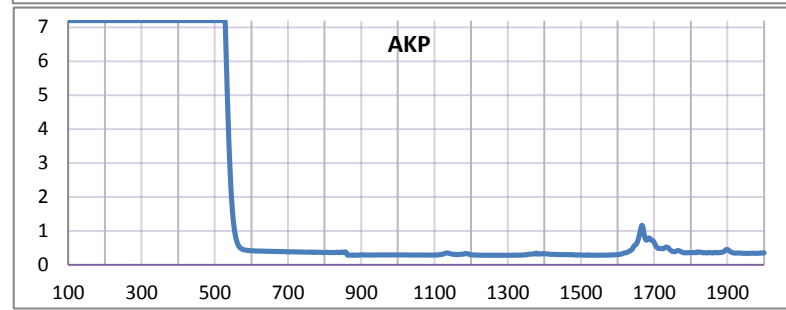

Lens Model/
Lens Material **Wavelength /OD Values** **VLT%/Color**
 LS-KG5 900-1000nm 5+ excellent/clear
 Glass 1000-2400nm 7+
 2900-10600nm 7+

OD Graphs (Y-Axis: Optical Density; X-Axis: Wavelength)

Distributor Price

\$140.00

LS-AKP 190-532 nm 6+ 41%/orange
 Polycarbonate 5000-11000 nm 6+

\$32.00

LS-YAGD 190-534nm 5+ 26.5%/Brown
 Polycarbonate 910-1070nm 6+

\$70.00

LS-DIO 190-390nm 7+ 28%/Green
 Polycarbonate 600-900nm 6+