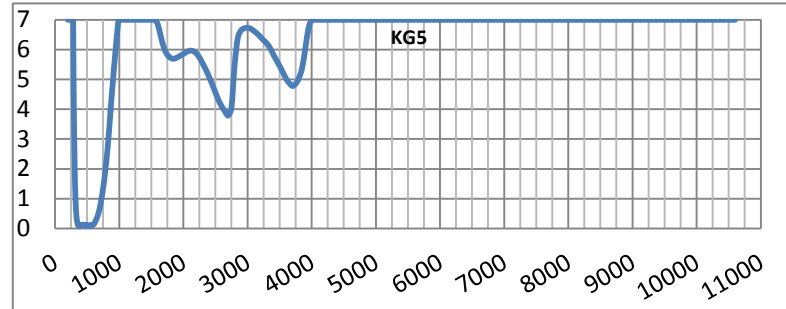

Lens Model/
Lens Material **Wavelength /OD Values** **VLT%/Color**
 LS-KG5 900-1000nm 5+ excellent/clear
 Glass 1000-2400nm 7+
 2900-10600nm 7+

OD Graphs (Y-Axis: Optical Density; X-Axis: Wavelength)

Distributor Price