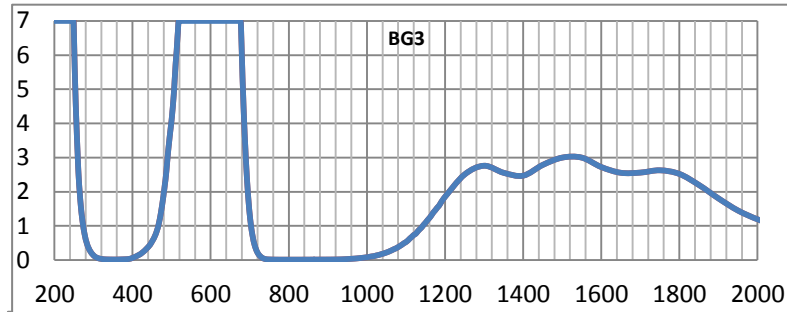

LS-BG3
Glass

512-680nm 6+
518-677nm 7+

14%/Purple