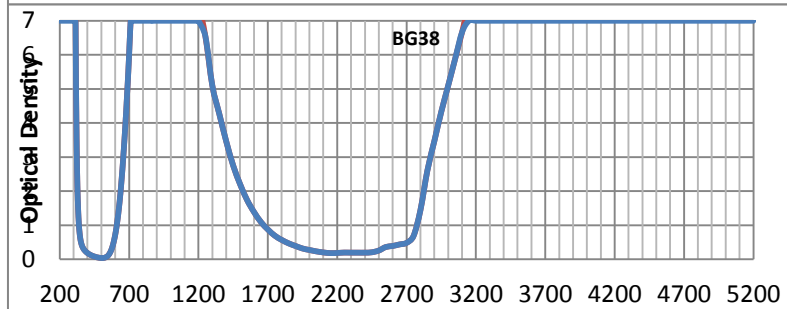

$62.00

LS-BG38
Glass

632nm 2+
650-690nm 3+
690-1000nm 6+

55.5%/Blue