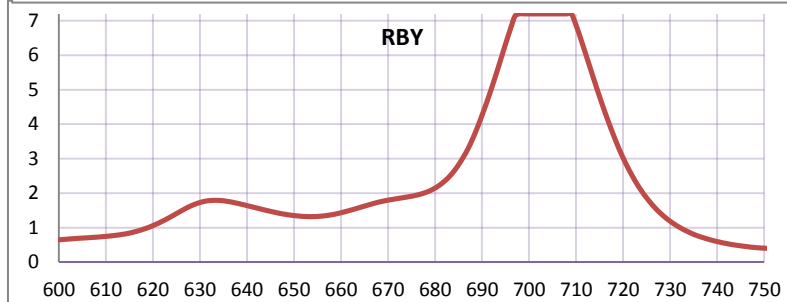

Lens Model/
Lens Material **Wavelength /OD Values** **VLT%/Color**
 LS-KG5 900-1000nm 5+ excellent/clear
 Glass 1000-2400nm 7+
 2900-10600nm 7+

OD Graphs (Y-Axis: Optical Density; X-Axis: Wavelength)

Distributor Price

\$68.00

LS-BG3
Glass

512-680nm 6+
518-677nm 7+

14%/Purple

\$120.00

LS-RBY
Polycarbonate

190-390nm 7+
690-691nm 4+
692-714nm 5+

58%/Teal