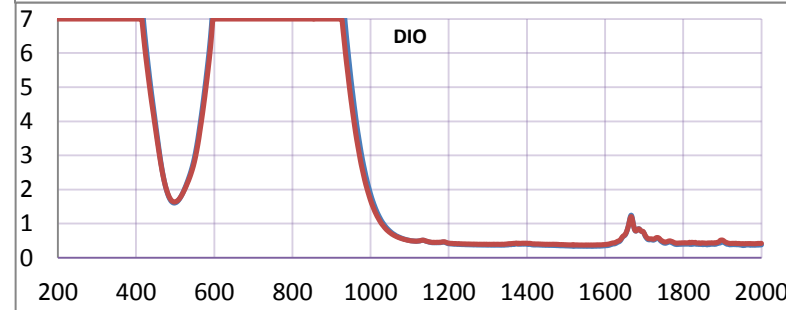

Lens Model/
Lens Material **Wavelength /OD Values** **VLT%/Color**
 LS-KG5 900-1000nm 5+ excellent/clear
 Glass 1000-2400nm 7+
 2900-10600nm 7+

OD Graphs (Y-Axis: Optical Density; X-Axis: Wavelength)

Distributor Price

\$140.00

LS-AKP 190-532 nm 6+ 41%/orange
 Polycarbonate 5000-11000 nm 6+

\$32.00

LS-YAGD 190-534nm 5+ 26.5%/Brown
 Polycarbonate 910-1070nm 6+

\$70.00

LS-DIO 190-390nm 7+ 28%/Green
 Polycarbonate 600-900nm 6+

\$68.00

LS-BG3
Glass

512-680nm 6+
518-677nm 7+

14%/Purple

\$120.00

LS-RBY
Polycarbonate

190-390nm 7+
690-691nm 4+
692-714nm 5+

58%/Teal